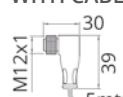

*CONNETTORI FEMMINA *FEMALE CONNECTORS

STAFFE ORIENTABILI INCLUSE ADJUSTABLE CLAMPS INCLUDED

STRAIGHT CONNECTOR WITH CABLE 5MT

ART CODE C12F4-00+CAB5
00.09.004.1

90° CONNECTOR WITH CABLE 5MT

ART CODE C12F4-90+CAB5
00.09.003.1

STRAIGHT CONNECTOR WITH CABLE 10MT

ART CODE C12F4-00+CAB10
00.09.011.1

90° CONNECTOR WITH CABLE 10MT

ART CODE C12F4-90+CAB10
00.09.010.1