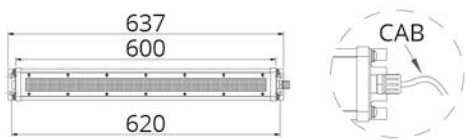

WIDE1 P - 40W con Pressacavo WIDE1 P - 40W with cable clamp

ART.	CODE	VIN	WxLed	cable.mt	Kg
WIDE1 202P-24V-AC/DC	08.06.2.12.40.3	24VAC/DC	40W	CV 03 1,80	2,50

*CONNETTORI FEMMINA *FEMALE CONNECTORS

STAFFE ORIENTABILI INCLUSE ADJUSTABLE CLAMPS INCLUDED

STRAIGHT CONNECTOR WITH CABLE 5MT

ART CODE C12F4-00+CAB5
00.09.004.1

90° CONNECTOR WITH CABLE 5MT

ART CODE C12F4-90+CAB5
00.09.003.1

STRAIGHT CONNECTOR WITH CABLE 10MT

ART CODE C12F4-00+CAB10
00.09.011.1

90° CONNECTOR WITH CABLE 10MT

ART CODE C12F4-90+CAB10
00.09.010.1