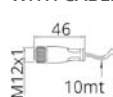

*CONNETTORI FEMMINA *FEMALE CONNECTORS

STAFFE ORIENTABILI INCLUSE ADJUSTABLE CLAMPS INCLUDED

STRAIGHT CONNECTOR WITH CABLE 5MT

ART CODE C12F4-00+CAB5
00.09.004.1

90° CONNECTOR WITH CABLE 5MT

ART CODE C12F4-90+CAB5
00.09.003.1

STRAIGHT CONNECTOR WITH CABLE 10MT

ART CODE C12F4-00+CAB10
00.09.011.1

90° CONNECTOR WITH CABLE 10MT

ART CODE C12F4-90+CAB10
00.09.010.1