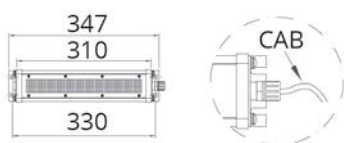

WIDE1 P - 20W con Pressacavo WIDE1 P - 20W with cable clamp