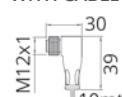

*CONNETTORI FEMMINA *FEMALE CONNECTORS

STAFFE ORIENTABILI INCLUSE ADJUSTABLE CLAMPS INCLUDED

STRAIGHT CONNECTOR WITH CABLE 5MT

ART CODE C12F4-00+CAB5
00.09.004.1

90° CONNECTOR WITH CABLE 5MT

ART CODE C12F4-90+CAB5
00.09.003.1

STRAIGHT CONNECTOR WITH CABLE 10MT

ART CODE C12F4-00+CAB10
00.09.011.1

90° CONNECTOR WITH CABLE 10MT

ART CODE C12F4-90+CAB10
00.09.010.1