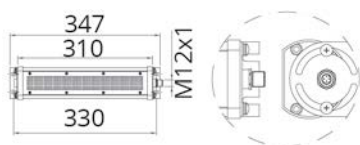

2 power and length options:

- **WIDE1-201** with **1 Set** of LEDs (No.48) for a total of **20W**
- **WIDE1-202** with **2 Sets** of LEDs (No.96) for a total **40W**

Voltage

24V-AC/DC built-in LED driver and tilting mounting supports

ATTENTION:

For *** WIDE1 C** Always remember to order the female connectors of your choice between:

- **Straight female connector** with 5mt power cable
- **90° female connector** with 5mt power cable

WIDE1 C - 20W con Connettore Maschio WIDE1 C - 20W with Male Connector