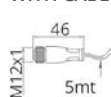

*CONNETTORI FEMMINA *FEMALE CONNECTORS

STAFFE ORIENTABILI INCLUSE ADJUSTABLE CLAMPS INCLUDED

STRAIGHT CONNECTOR WITH CABLE 5MT