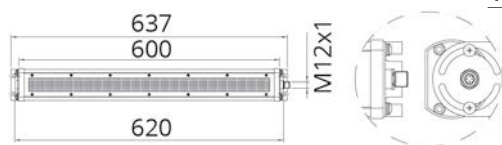

WIDE1 C - 40W con Connettore Maschio WIDE1 C - 40W with Male Connector