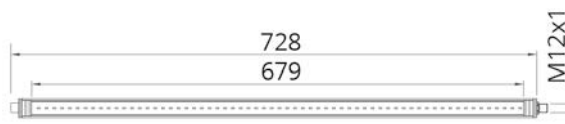

RICAMBI STANDARD E OPTIONAL STANDARD AND OPTIONAL SPARE PARTS

*CONNETTORE FEMMINA *FEMALE CONNECTORS

FIXING CLIPS
(Nr.1 = 2 PCS)

ART CLIP01
CODE 07.11.003.3

STRAIGHT CONNECTOR
WITH CABLE 5MT

ART C12F4-00+CAB5
CODE 00.09.004.1

90° CONNECTOR
WITH CABLE 5MT

ART C12F4-90+CAB5
CODE 00.09.003.1

STRAIGHT CONNECTOR
WITH CABLE 10MT

ART C12F4-00+CAB10
CODE 00.09.011.1

90° CONNECTOR
WITH CABLE 10MT

ART C12F4-90+CAB10
CODE 00.09.010.1