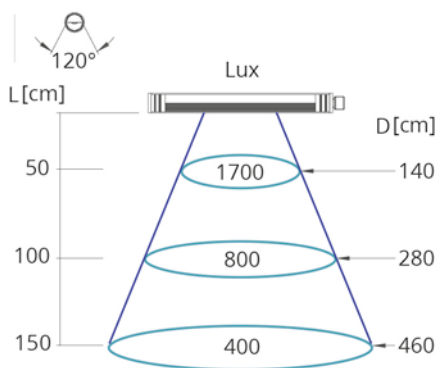

LEDY 24V-AC/DC - 5W - 10W - 15W - IP67 - IK09

5W - 700Lm con connettore maschio
5W - 700Lm - with male connector

ART.	CODE	VIN	WxLed	cable.mt	Kg
Con tubo in acrilico Ø26mm With acrylic tube Ø26mm					
LEDY-5WA-24V-AC/DC	07.07.2.12.05.3	24VAC/DC	5W	*	0,25

Con tubo in vetro Ø28mm With glass tube Ø28mm					
LEDY-5WG-24V-AC/DC	07.08.2.12.05.3	24VAC/DC	5W	*	0,30

[*Connettore femmina a scelta tra: guarda fondo pagina](#)
[*Female connectors at choice: see below](#)

10W - 1400Lm con connettore maschio
10W - 1400Lm - with male connector