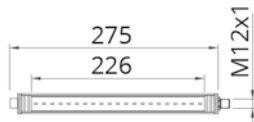

LEDY 24V-AC/DC - 5W - 10W - 15W - IP67 - IK09

5W - 700Lm con connettore maschio
5W - 700Lm - with male connector

ART.	CODE	VIN	WxLed	cable.mt	Kg
Con tubo in acrilico Ø26mm With acrylic tube Ø26mm					
LEDY-5WA-24V-AC/DC	07.07.2.12.05.3	24VAC/DC	5W	*	0,25

Con tubo in vetro Ø28mm With glass tube Ø28mm					
LEDY-5WG-24V-AC/DC	07.08.2.12.05.3	24VAC/DC	5W	*	0,30

[*Connettore femmina a scelta tra: guarda fondo pagina](#)
[*Female connectors at choice: see below](#)

10W - 1400Lm con connettore maschio
10W - 1400Lm - with male connector

ART.	CODE	VIN	WxLed	cable.mt	Kg
Con tubo in acrilico Ø26mm With acrylic tube Ø26mm					
LEDY-10WA-24V-AC/DC	07.09.2.12.10.3	24VAC/DC	10W	*	0,40

Con tubo in vetro Ø28mm With glass tube Ø28mm					
LEDY-10WG-24V-AC/DC	07.10.2.12.10.3	24VAC/DC	10W	*	0,55

[*Connettore femmina a scelta tra: guarda fondo pagina](#)
[*Female connectors at choice: see below](#)

15W - 2000Lm con connettore maschio
15W - 2000Lm - with male connector

ART.	CODE	VIN	WxLed	cable.mt	Kg
Con tubo in acrilico Ø26mm With acrylic tube Ø26mm					
LEDY-15WA-24V-AC/DC	07.11.2.12.15.3	24VAC/DC	15W	*	0,60

Con tubo in vetro Ø28mm With glass tube Ø28mm					
LEDY-15WG-24V-AC/DC	07.12.2.12.15.3	24VAC/DC	15W	*	0,80

[*Connettore femmina a scelta tra: guarda fondo pagina](#)
[*Female connectors at choice: see below](#)

RICAMBI STANDARD E OPTIONAL STANDARD AND OPTIONAL SPARE PARTS

*CONNETTORE FEMMINA *FEMALE CONNECTORS

FIXING CLIPS
(Nr.1 = 2 PCS)

ART CLIP01
CODE 07.11.003.3

STRAIGHT CONNECTOR
WITH CABLE 5MT

ART C12F4-00+CAB5
CODE 00.09.004.1

90° CONNECTOR
WITH CABLE 5MT

ART C12F4-90+CAB5
CODE 00.09.003.1

STRAIGHT CONNECTOR
WITH CABLE 10MT

ART C12F4-00+CAB10
CODE 00.09.011.1

90° CONNECTOR
WITH CABLE 10MT

ART C12F4-90+CAB10
CODE 00.09.010.1