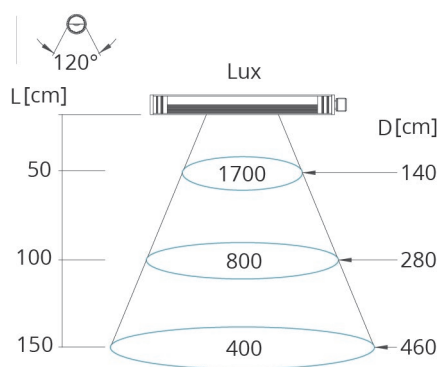

LEDY N 24V-AC/DC - 5W - 10W - 15W - IP67

5W - 700Lm con connettore maschio
5W - 700Lm - with male connector

ART.	CODE	VIN	WxLed	cable.mt	Kg
Con tubo in acrilico With acrylic tube					
LEDY N-5WA-24V-AC/DC	07.07.2.12.05.3	24VAC/DC	5W	*	0,16

Con tubo in vetro With glass tube					
LEDY N-5WG-24V-AC/DC	07.08.2.12.05.3	24VAC/DC	5W	*	0,21

[*Connettore femmina a scelta tra: guarda fondo pagina](#)
[*Female connectors at choice: see below](#)

10W - 1400Lm con connettore maschio
10W - 1400Lm - with male connector