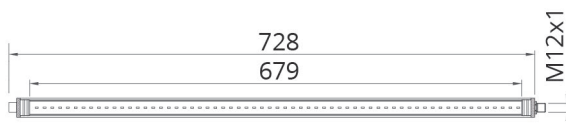

RICAMBI STANDARD E OPTIONAL
STANDARD AND OPTIONAL SPARE PARTS

*CONNETTORE FEMMINA
*FEMALE CONNECTORS

SCATOLA MADRE
MASTER BOX

FIXING CLIPS
(Nr.1 = 2 PCS)

ART CLIP01
CODE 07.11.003.3

STRAIGHT CONNECTOR
WITH CABLE 5MT

ART C12F4-00+CAB5
CODE 00.09.004.1

90° CONNECTOR
WITH CABLE 5MT

ART C12F4-90+CAB5
CODE 00.09.003.1

Qty: 6 pcs
Dimensions (5W):
13x13x55 cm
Dimensions (10W):
13x13x75 cm
Dimensions (15W):
13x13x100 cm
Weight: 5/8 Kg