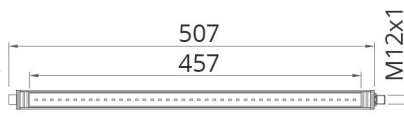

ART.	CODE	VIN	WxLed	cable.mt	Kg
Con tubo in acrilico With acrylic tube					
LEDY N-10WA-24V-AC/DC	07.09.2.12.10.3	24VAC/DC	10W	*	0,27

Con tubo in vetro With glass tube					
LEDY N-10WG-24V-AC/DC	07.10.2.12.10.3	24VAC/DC	10W	*	0,37

[*Connettore femmina a scelta tra: guarda fondo pagina](#)
[*Female connectors at choice: see below](#)