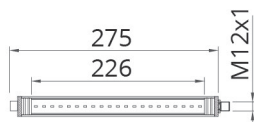

LEDY N 24V-AC/DC - 5W - 10W - 15W - IP67

5W - 700Lm con connettore maschio
5W - 700Lm - with male connector

ART.	CODE	VIN	WxLed	cable.mt	Kg
Con tubo in acrilico With acrylic tube					
LEDY N-5WA-24V-AC/DC	07.07.2.12.05.3	24VAC/DC	5W	*	0,16

Con tubo in vetro With glass tube					
LEDY N-5WG-24V-AC/DC	07.08.2.12.05.3	24VAC/DC	5W	*	0,21

[*Connettore femmina a scelta tra: guarda fondo pagina](#)
[*Female connectors at choice: see below](#)

10W - 1400Lm con connettore maschio
10W - 1400Lm - with male connector

ART.	CODE	VIN	WxLed	cable.mt	Kg
Con tubo in acrilico With acrylic tube					
LEDY N-10WA-24V-AC/DC	07.09.2.12.10.3	24VAC/DC	10W	*	0,27

Con tubo in vetro With glass tube					
LEDY N-10WG-24V-AC/DC	07.10.2.12.10.3	24VAC/DC	10W	*	0,37

[*Connettore femmina a scelta tra: guarda fondo pagina](#)
[*Female connectors at choice: see below](#)

15W - 2000Lm con connettore maschio
15W - 2000Lm - with male connector

ART.	CODE	VIN	WxLed	cable.mt	Kg
Con tubo in acrilico With acrylic tube					
LEDY N-15WA-24V-AC/DC	07.11.2.12.15.3	24VAC/DC	15W	*	0,38

Con tubo in vetro With glass tube					
LEDY N-15WG-24V-AC/DC	07.12.2.12.15.3	24VAC/DC	15W	*	0,52

[*Connettore femmina a scelta tra: guarda fondo pagina](#)
[*Female connectors at choice: see below](#)

RICAMBI STANDARD E OPTIONAL
STANDARD AND OPTIONAL SPARE PARTS

*CONNETTORE FEMMINA
*FEMALE CONNECTORS

SCATOLA MADRE
MASTER BOX

FIXING CLIPS
(Nr.1 = 2 PCS)

ART CLIP01
CODE 07.11.003.3

STRAIGHT CONNECTOR
WITH CABLE 5MT

ART C12F4-00+CAB5
CODE 00.09.004.1

90° CONNECTOR
WITH CABLE 5MT

ART C12F4-90+CAB5
CODE 00.09.003.1

Qty: 6 pcs
Dimensions (5W):
13x13x55 cm
Dimensions (10W):
13x13x75 cm
Dimensions (15W):
13x13x100 cm
Weight: 5/8 Kg