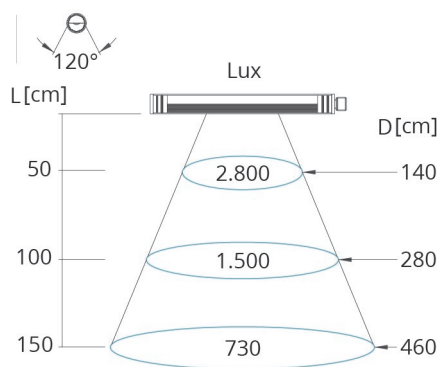

ART.	CODE	VIN	WxLed	cable.mt	Kg
Con tubo in acrilico With acrylic tube					
LEDY N-10WA-24V-AC/DC	07.09.2.12.10.3	24VAC/DC	10W	*	0,27

Con tubo in vetro With glass tube					
LEDY N-10WG-24V-AC/DC	07.10.2.12.10.3	24VAC/DC	10W	*	0,37

[*Connettore femmina a scelta tra: guarda fondo pagina](#)
[*Female connectors at choice: see below](#)

15W - 2000Lm con connettore maschio
15W - 2000Lm - with male connector