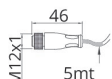

[*Connettore femmina a scelta tra: guarda fondo pagina](#)
[*Female connectors at choice: see below](#)

RICAMBI STANDARD E OPTIONAL
STANDARD AND OPTIONAL SPARE PARTS

*CONNETTORE FEMMINA
*FEMALE CONNECTORS

SCATOLA MADRE
MASTER BOX

FIXING CLIPS
(Nr.1 = 2 PCS)

ART CLIP01
CODE 07.11.003.3

STRAIGHT CONNECTOR
WITH CABLE 5MT

ART C12F4-00+CAB5
CODE 00.09.004.1

90° CONNECTOR
WITH CABLE 5MT

ART C12F4-90+CAB5
CODE 00.09.003.1

Qty: 6 pcs
Dimensions (5W):
13x13x55 cm
Dimensions (10W):
13x13x75 cm
Dimensions (15W):
13x13x100 cm
Weight: 5/8 Kg