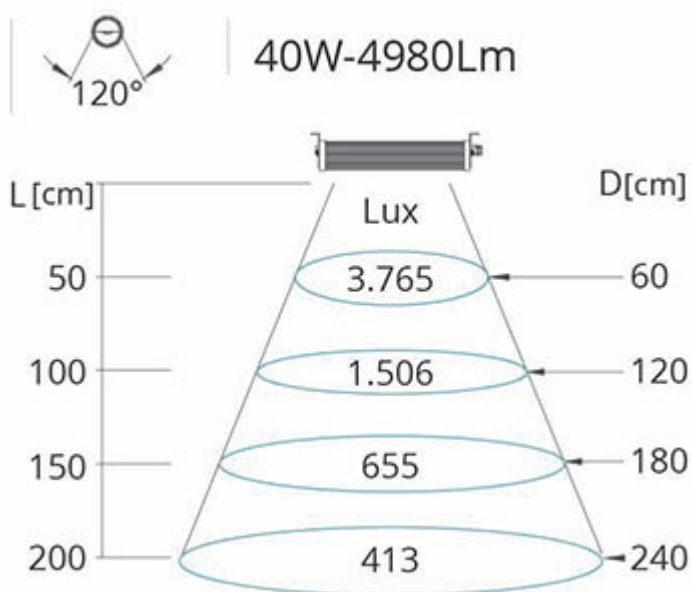

POWER AND LENGTH OPTIONS:

WIDE1-202 with 2 Sets of LEDs (No.96) for a total 40W

VOLTAGE:

100÷240V-AC with cable clamp and cable with Schuko plug

STANDARD:

built-in LED driver and tilting mounting supports

STANDARD 120° LED MODULE