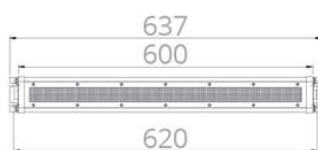

WIDE1 P 100-240V AC - IP67 - 40W

WIDE1 P version with cable clamp

Cable with Schuko Plug

APPLICATIONS

Thanks to the careful development of a design oriented to versatility, Nik Light - Led Security - series offers linear lamps for ceiling and wall installation, which ensure the uniform and shadowless lighting of environments and machine tools. They are equipped with powerful LED and are available with power supply 24V-AC/DC and 100÷240V-AC, 20W - 40W luminous efficiency and protection class IP67.

POWER AND LENGTH OPTIONS:

WIDE1-202 with 2 Sets of LEDs (No.96) for a total 40W

VOLTAGE:

100÷240V-AC with cable clamp and cable with Schuko plug

STANDARD:

built-in LED driver and tilting mounting supports

STANDARD 120° LED MODULE