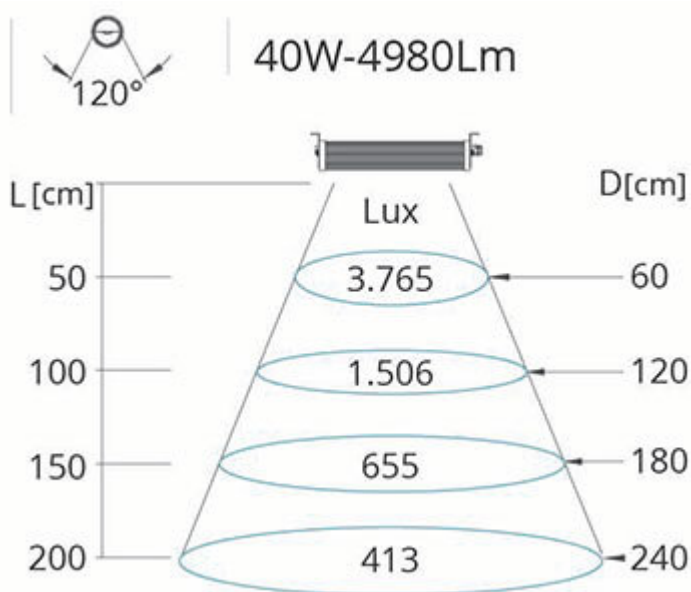

POWER AND LENGTH OPTIONS:

WIDE1-202 with 2 Sets of LEDs (No.96) for a total 40W

VOLTAGE:

100÷240V-AC with cable clamp and cable with Schuko plug

STANDARD:

built-in LED driver and tilting mounting supports

STANDARD 120° LED MODULE