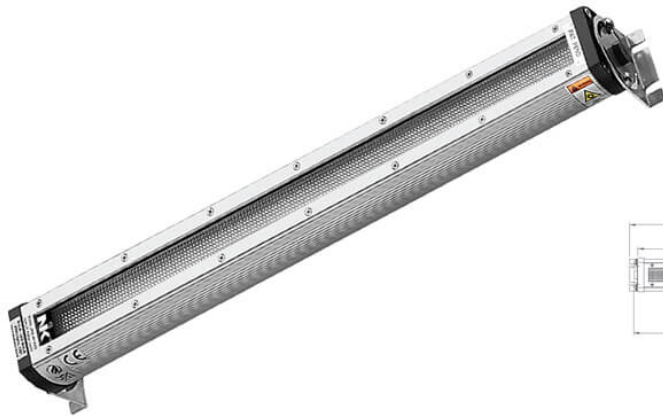

WIDE1 C 24V-AC/DC - IP67 - 40W

Straight Female connector with power cable

90° Female connector with power cable 5mt

Versione WIDE1 C con M12 connector at 4-pin

APPLICATIONS

Thanks to the careful development of a design oriented to versatility, Nik Light - Led Security - series offers linear lamps for ceiling and wall installation, which ensure the uniform and shadowless lighting of environments and machine tools. They are equipped with powerful LED and are available with power supply 24V-AC/DC and 100÷240V-AC, 20W - 40W luminous efficiency and protection class IP67.

These complementary LED lamps are equipped with mounting brackets adjustable till max. 160°, so that it is easy to direct the luminous flux.

All extruded parts and the side plastic caps are manufactured with high performance materials, which allow these lamps to be installed in particularly difficult environments: high resistance to vibrations, shocks and chemical agents, such as oil, cooling lubricants and dust.

POWER AND LENGTH OPTIONS:

WIDE1-202 with 2 Sets of LEDs (No.96) for a total 40W

VOLTAGE:

24V-AC/DC built-in LED driver and tilting mounting supports

ATTENTION:

Always remember to order the female connectors of your choice between:

- Straight female connector with 5mt power cable
- 90° female connector with 5mt power cable

STANDARD 120° LED MODULE

WXLED

20W

CABLE.MT

Female Connectors at choice: Straight female connector / 90° female connector with 5mt power cable