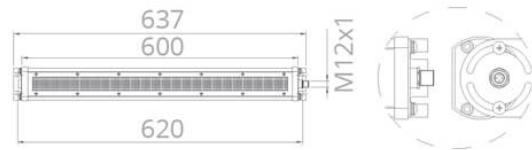

WIDE1 C 24V-AC/DC - IP67 - 40W

Straight Female connector with power cable

90° Female connector with power cable 5mt

Versione WIDE1 C con M12 connector at 4-pin

APPLICATIONS

Thanks to the careful development of a design oriented to versatility, Nik Light - Led Security - series offers linear lamps for ceiling and wall installation, which ensure the uniform and shadowless lighting of environments and machine tools. They are equipped with powerful LED and are available with power supply 24V-AC/DC and 100÷240V-AC, 20W - 40W luminous efficiency and protection class IP67.

These complementary LED lamps are equipped with mounting brackets adjustable till max. 160°, so that it is easy to direct the luminous flux.

All extruded parts and the side plastic caps are manufactured with high performance materials, which allow these lamps to be installed in particularly difficult environments: high resistance to vibrations, shocks and chemical agents, such as oil, cooling lubricants and dust.

POWER AND LENGTH OPTIONS:

WIDE1-202 with 2 Sets of LEDs (No.96) for a total 40W

VOLTAGE:

24V-AC/DC built-in LED driver and tilting mounting supports

ATTENTION:

Always remember to order the female connectors of your choice between:

- Straight female connector with 5mt power cable
- 90° female connector with 5mt power cable

STANDARD 120° LED MODULE

WXLED

20W

CABLE.MT

Female Connectors at choice: Straight female connector / 90° female connector with 5mt power cable