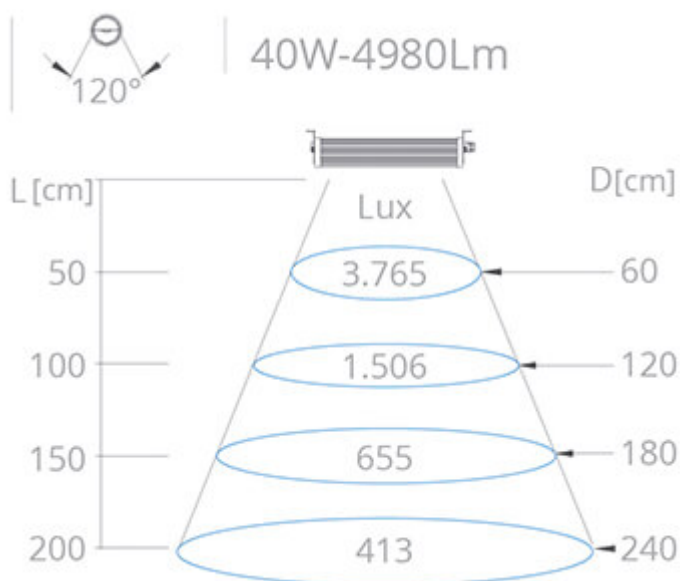

POWER AND LENGTH OPTIONS:

WIDE1-202 with 2 Sets of LEDs (No.96) for a total 40W

VOLTAGE:

24V-AC/DC built-in LED driver and tilting mounting supports

ATTENTION:

Always remember to order the female connectors of your choice between:

- Straight female connector with 5mt power cable
- 90° female connector with 5mt power cable

STANDARD 120° LED MODULE

WXLED

20W

CABLE.MT

Female Connectors at choice: Straight female connector / 90° female connector with 5mt power cable