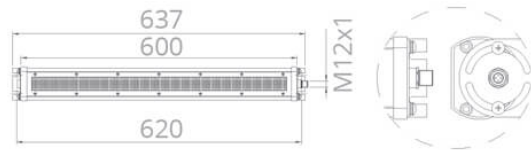

WIDE1 C 24V-AC/DC - IP67 - 40W

Straight Female connector with power cable

90° Female connector with power cable 5mt

Versione WIDE1 C con M12 connector at 4-pin

APPLICATIONS

Thanks to the careful development of a design oriented to versatility, Nik Light - Led Security - series offers linear lamps for ceiling and wall installation, which ensure the uniform and shadowless lighting of environments and machine tools. They are equipped with powerful LED and are available with power supply 24V-AC/DC and 100÷240V-AC, 20W - 40W luminous efficiency and protection class IP67.

These complementary LED lamps are equipped with mounting brackets adjustable till max. 160°, so that it is easy to direct the luminous flux.

All extruded parts and the side plastic caps are manufactured with high performance materials, which allow these lamps to be installed in particularly difficult environments: high resistance to vibrations, shocks and chemical agents, such as oil, cooling lubricants and dust.

POWER AND LENGTH OPTIONS:

WIDE1-202 with 2 Sets of LEDs (No.96) for a total 40W

VOLTAGE:

24V-AC/DC built-in LED driver and tilting mounting supports

ATTENTION:

Always remember to order the female connectors of your choice between:

- Straight female connector with 5mt power cable
- 90° female connector with 5mt power cable

STANDARD 120° LED MODULE

WXLED

20W

CABLE.MT

Female Connectors at choice: Straight female connector / 90° female connector with 5mt power cable