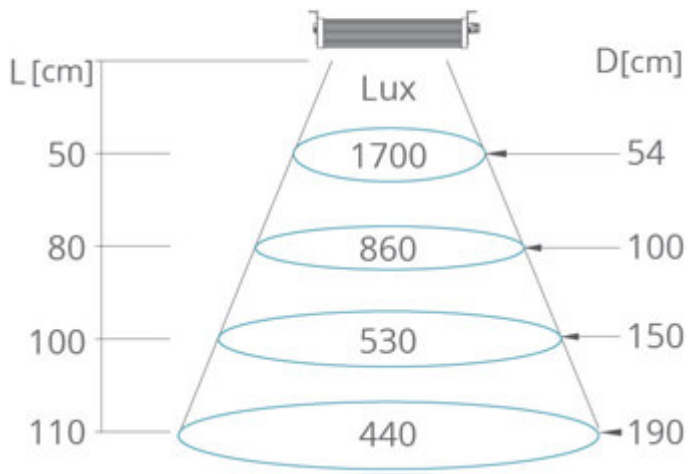

## APPLICATIONS

The Wide Flat - Nik Light - Led Security - series is composed by compact linear lamps for ceiling and wall installation, suitable for any kind of environment or machine tools. They are available with 24V-DC power supply, 14W - 28W - 56W luminous efficiency and protection class IP69.

# STANDARD 120° LED MODULE

14W-1700Lm

---