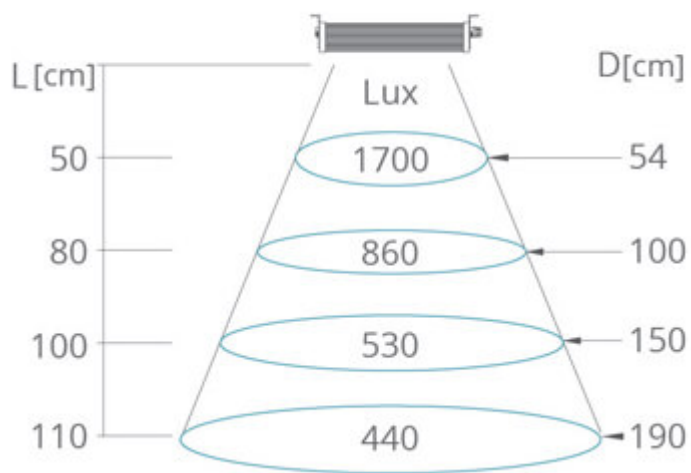

## APPLICATIONS

The Wide Flat - Nik Light - Led Security - series is composed by compact linear lamps for ceiling and wall installation, suitable for any kind of environment or machine tools. They are available with 24V-DC power supply, 14W - 28W - 56W luminous efficiency and protection class IP69.

# STANDARD 120° LED MODULE

14W-1700Lm

---