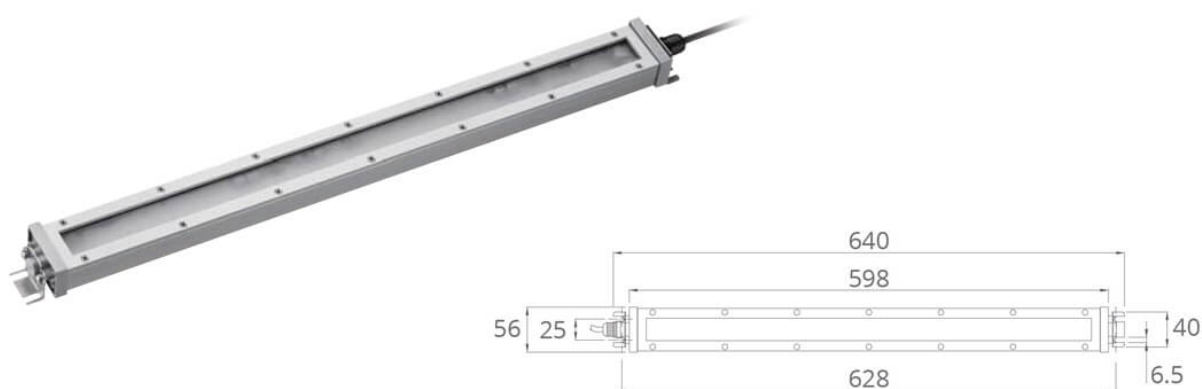

WIDE FLAT MEDIUM

24V - 28W - IP69

Cable without Plug

APPLICATIONS

The Wide Flat - Nik Light - Led Security - series is composed by compact linear lamps for ceiling and wall installation, suitable for any kind of environment or machine tools. They are available with 24V-DC power supply, 14W - 28W - 56W luminous efficiency and protection class IP69.

These complementary LED lamps are equipped with mounting brackets adjustable till max. 40°, so that it is easy to direct the luminous flux.

All extruded parts and the side plastic caps are manufactured with high performance materials, which allow these lamps to be installed in particularly difficult environments: high resistance to vibrations, shocks and chemical agents, such as oil, cooling lubricants and dust.

STANDARD 120° LED MODULE

WXLED

28W

CABLE.MT

1,80

KG

2,75
