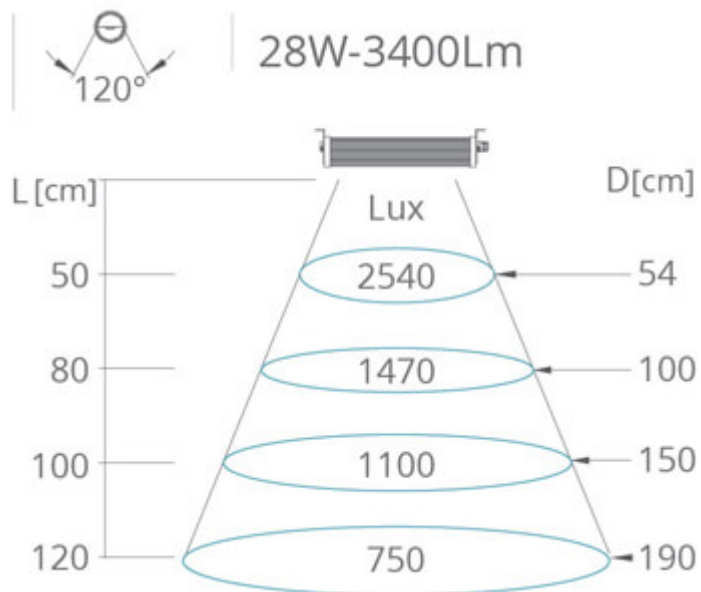

WIDE FLAT MEDIUM

24V - 28W - IP69

Cable without Plug

APPLICATIONS

The Wide Flat - Nik Light - Led Security - series is composed by compact linear lamps for ceiling and wall installation, suitable for any kind of environment or machine tools. They are available with 24V-DC power supply, 14W - 28W - 56W luminous efficiency and protection class IP69.

These complementary LED lamps are equipped with mounting brackets adjustable till max. 40°, so that it is easy to direct the luminous flux.

All extruded parts and the side plastic caps are manufactured with high performance materials, which allow these lamps to be installed in particularly difficult environments: high resistance to vibrations, shocks and chemical agents, such as oil, cooling lubricants and dust.

STANDARD 120° LED MODULE

WXLED

28W

CABLE.MT

1,80

KG

2,75
