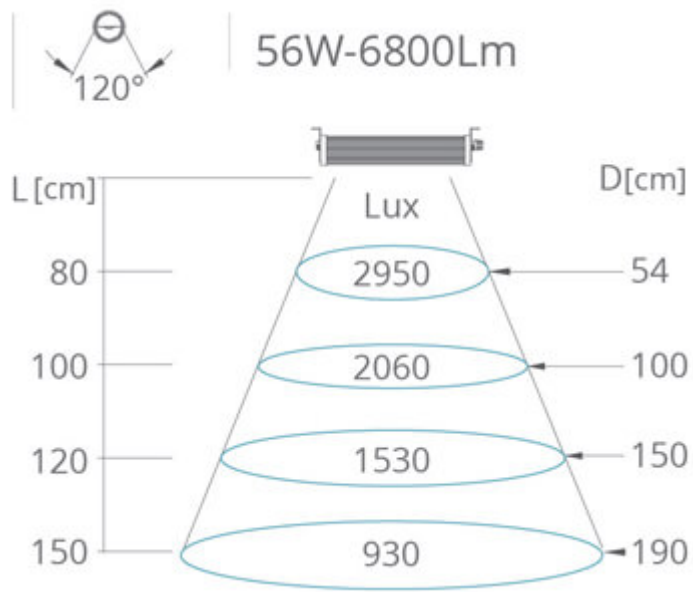

WIDE FLAT BIG

24V - 56W - IP69

Cable without Plug

APPLICATIONS

The Wide Flat - Nik Light - Led Security - series is composed by compact linear lamps for ceiling and wall installation, suitable for any kind of environment or machine tools. They are available with 24V-DC power supply, 14W - 28W - 56W luminous efficiency and protection class IP69.

These complementary LED lamps are equipped with mounting brackets adjustable till max. 40°, so that it is easy to direct the luminous flux.

All extruded parts and the side plastic caps are manufactured with high performance materials, which allow these lamps to be installed in particularly difficult environments: high resistance to vibrations, shocks and chemical agents, such as oil, cooling lubricants and dust.

STANDARD 120° LED MODULE

WXLED

28Wx2

CABLE.MT

1,80

KG

2,75
