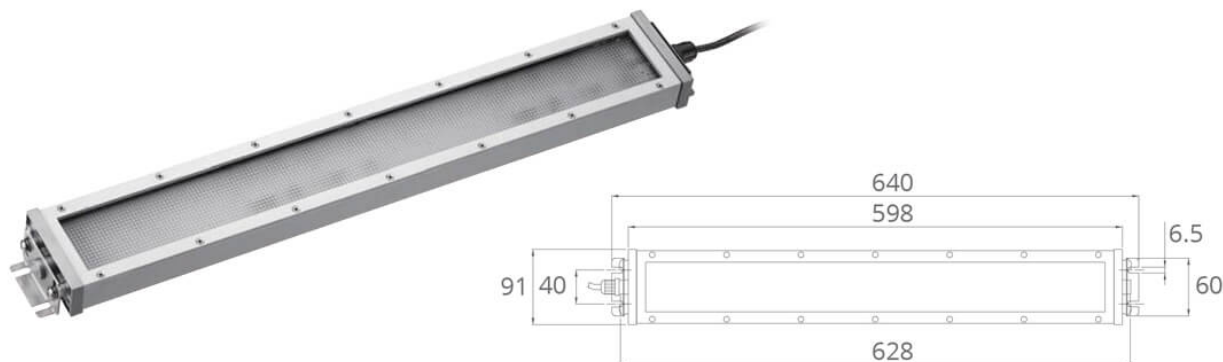

WIDE FLAT BIG

24V - 56W - IP69

Cable without Plug

APPLICATIONS

The Wide Flat - Nik Light - Led Security - series is composed by compact linear lamps for ceiling and wall installation, suitable for any kind of environment or machine tools. They are available with 24V-DC power supply, 14W - 28W - 56W luminous efficiency and protection class IP69.

These complementary LED lamps are equipped with mounting brackets adjustable till max. 40°, so that it is easy to direct the luminous flux.

All extruded parts and the side plastic caps are manufactured with high performance materials, which allow these lamps to be installed in particularly difficult environments: high resistance to vibrations, shocks and chemical agents, such as oil, cooling lubricants and dust.

STANDARD 120° LED MODULE

WXLED

28Wx2

CABLE.MT

1,80

KG

2,75
