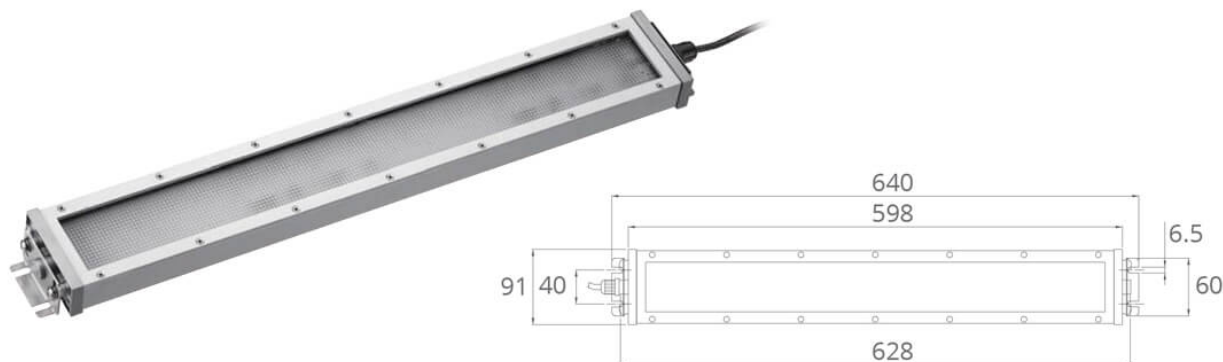

WIDE FLAT BIG

24V - 56W - IP69

Cable without Plug

APPLICATIONS

The Wide Flat - Nik Light - Led Security - series is composed by compact linear lamps for ceiling and wall installation, suitable for any kind of environment or machine tools. They are available with 24V-DC power supply, 14W - 28W - 56W luminous efficiency and protection class IP69.

These complementary LED lamps are equipped with mounting brackets adjustable till max. 40°, so that it is easy to direct the luminous flux.

All extruded parts and the side plastic caps are manufactured with high performance materials, which allow these lamps to be installed in particularly difficult environments: high resistance to vibrations, shocks and chemical agents, such as oil, cooling lubricants and dust.

STANDARD 120° LED MODULE

56W-6800Lm

WXLED

28Wx2

CABLE.MT

1,80

KG

2,75
