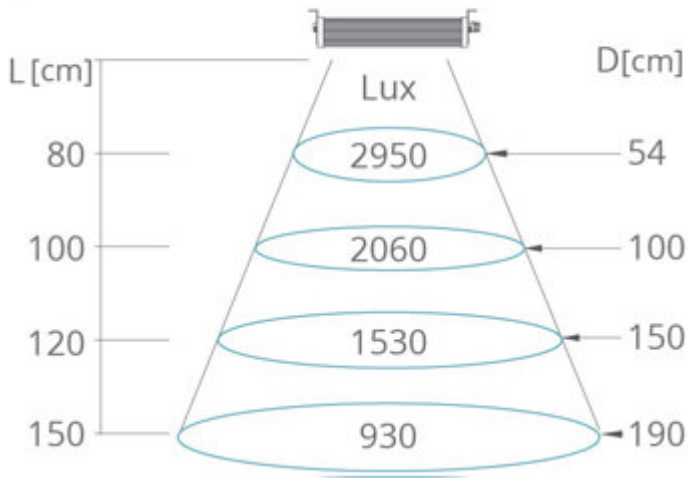

WIDE FLAT BIG

24V - 56W - IP69

Cable without Plug

APPLICATIONS

The Wide Flat - Nik Light - Led Security - series is composed by compact linear lamps for ceiling and wall installation, suitable for any kind of environment or machine tools. They are available with 24V-DC power supply, 14W - 28W - 56W luminous efficiency and protection class IP69.

These complementary LED lamps are equipped with mounting brackets adjustable till max. 40°, so that it is easy to direct the luminous flux.

All extruded parts and the side plastic caps are manufactured with high performance materials, which allow these lamps to be installed in particularly difficult environments: high resistance to vibrations, shocks and chemical agents, such as oil, cooling lubricants and dust.

STANDARD 120° LED MODULE

56W-6800Lm

WXLED

28Wx2

CABLE.MT

1,80

KG

2,75
