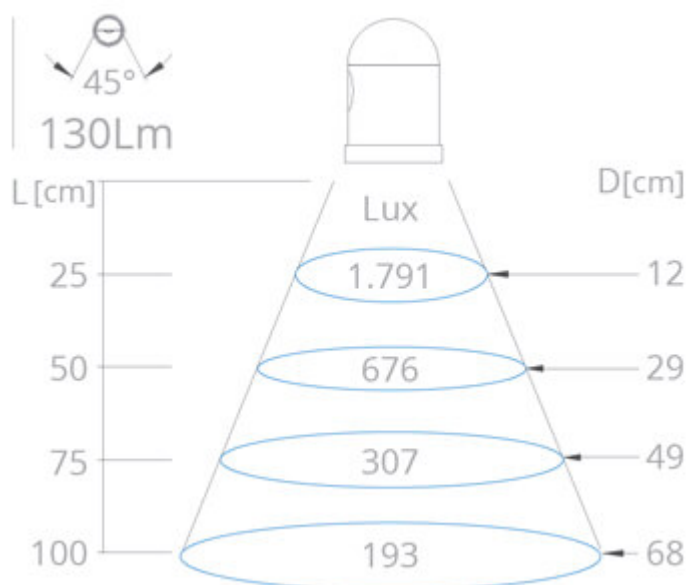

STANDARD:

45° LED Module

OPTIONAL ACCESSORIES:

mounting clamp, angle plate and magnetic base

STANDARD 45° LED MODULE

WXLED

1W

CABLE.MT

SP04-1,80

KG

0,43
