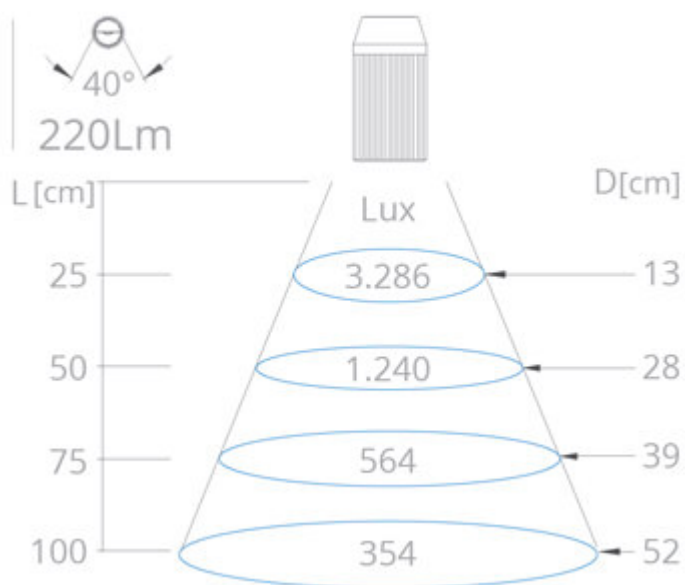

SIZE:

500mm arm

STANDARD:

40° LED Module

OPTIONAL ACCESSORIES:

mounting clamp, angle plate and magnetic base

STANDARD 40° LED MODULE

WXLED

3Wx1

CABLE.MT

CV02-1,80

KG

0,75