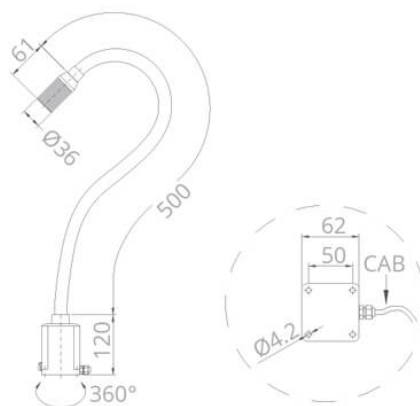

MINI F MEDIUM

24V-AC/DC - 3W - IP65

Cable without Plug

APPLICATIONS

The great flexibility of LED lamps Nik Light - Led Security - for table and wall installation, allows to rapidly and easily direct the luminous flux. They are equipped with powerful LED and are available with power supply 24V-AC/DC and 100÷240V-AC., 3W luminous efficiency and protection class IP65.

Its flexible arm makes this product suitable for industrial activities, also in small spaces and thus ideal for the installation on working or control stations, compact CNC machines, precision mechanics laboratories.

VOLTAGE:

24V-AC/DC with LED driver built-in the base and 2-pole cable

SIZE:

500mm arm

STANDARD:

40° LED Module

OPTIONAL ACCESSORIES:

mounting clamp, angle plate and magnetic base

STANDARD 40° LED MODULE

WXLED

3Wx1

CABLE.MT

CV02-1,80

KG

0,75
