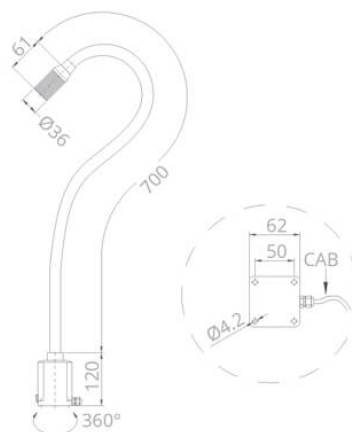

MINI F BIG

24V-AC/DC - 3W - IP65

Cable without Plug

APPLICATIONS

The great flexibility of LED lamps Nik Light - Led Security - for table and wall installation, allows to rapidly and easily direct the luminous flux. They are equipped with powerful LED and are available with power supply 24V-AC/DC and 100÷240V-AC., 3W luminous efficiency and protection class IP65.

Its flexible arm makes this product suitable for industrial activities, also in small spaces and thus ideal for the installation on working or control stations, compact CNC machines, precision mechanics laboratories.

VOLTAGE:

24V-AC/DC with LED driver built-in the base and 2-pole cable

SIZE:

700mm arm

STANDARD:

40° LED Module

OPTIONAL ACCESSORIES:

mounting clamp, angle plate and magnetic base

STANDARD 40° LED MODULE

WXLED

3Wx1

CABLE.MT

CV02-1,80

KG

1,00
