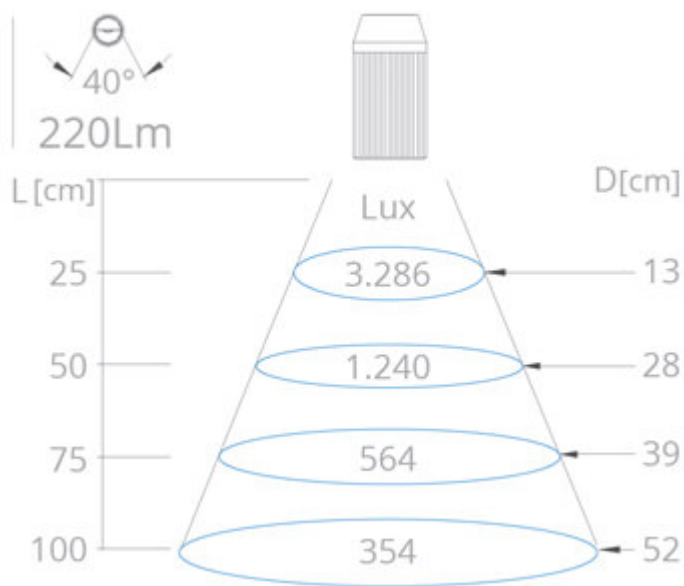

SIZE:

700mm arm

STANDARD:

40° LED Module

OPTIONAL ACCESSORIES:

mounting clamp, angle plate and magnetic base

STANDARD 40° LED MODULE

WXLED

3Wx1

CABLE.MT

CV02-1,80

KG

1,00