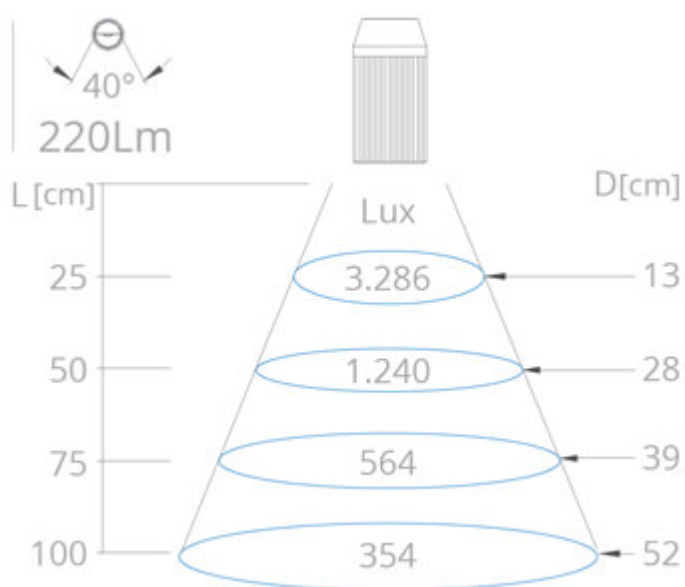

SIZE:

700mm arm

STANDARD:

40° LED Module

OPTIONAL ACCESSORIES:

mounting clamp, angle plate and magnetic base

STANDARD 40° LED MODULE

WXLED

3Wx1

CABLE.MT

SP04-1,80

KG

1,00