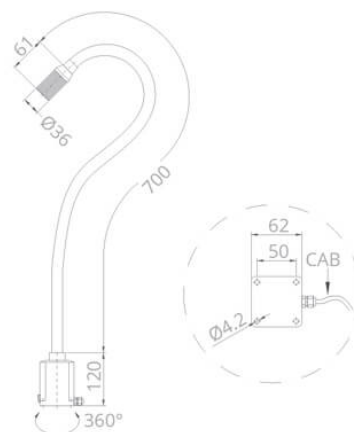

MINI F BIG

100÷240V-AC - 3W - IP65

cable with Euro A10 Plug

APPLICATIONS

The great flexibility of LED lamps Nik Light - Led Security - for table and wall installation, allows to rapidly and easily direct the luminous flux. They are equipped with powerful LED and are available with power supply 24V-AC/DC and 100÷240V-AC., 3W luminous efficiency and protection class IP65.

Its flexible arm makes this product suitable for industrial activities, also in small spaces and thus ideal for the installation on working or control stations, compact CNC machines, precision mechanics laboratories.

VOLTAGE:

100÷240V-AC with LED driver built-in the base and cable with 10A Euro plug

SIZE:

700mm arm

STANDARD:

40° LED Module

OPTIONAL ACCESSORIES:

mounting clamp, angle plate and magnetic base

STANDARD 40° LED MODULE

WXLED

3Wx1

CABLE.MT

SP04-1,80

KG

1,00
