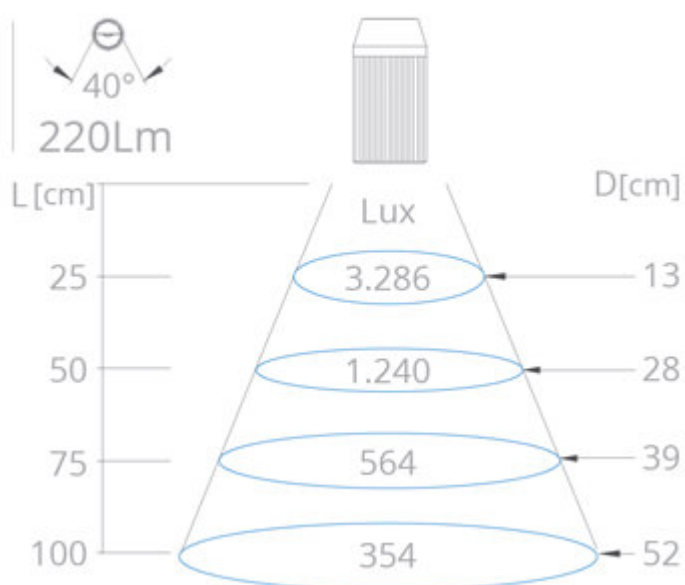

VOLTAGE:

100÷240V-AC with LED driver built-in the base and cable with 10A Euro plug

SIZE:

700mm arm

STANDARD:

40° LED Module

OPTIONAL ACCESSORIES:

mounting clamp, angle plate and magnetic base

STANDARD 40° LED MODULE

WXLED

3Wx1

CABLE.MT

SP04-1,80

KG

1,00
