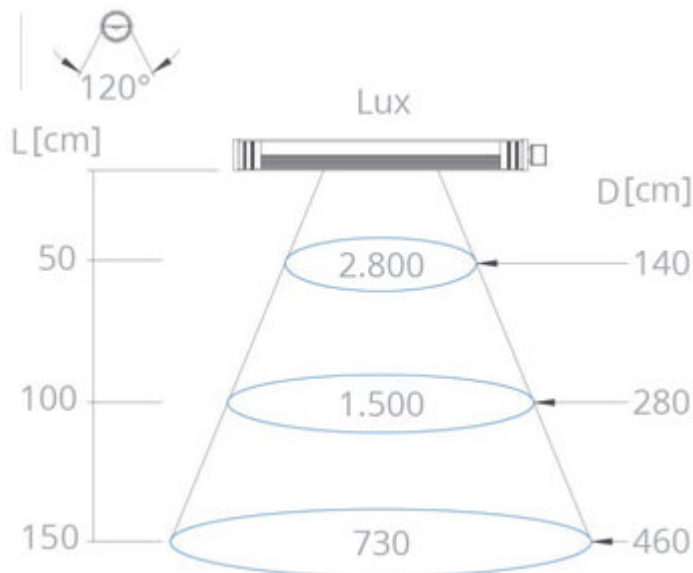

APPLICATIONS

LED tubes Nik Light - Led Security - are studied and designed for lighting machine tools and production plants, but they are also ideal for safety installations, loading-unloading areas on traditional or CNC machines.

These light tubes are manufactured with highly resistant materials and are equipped with a Gore ® valve, which allows to manage humidity and condensation and to prevent the penetration of contaminated external agents. For this reason these lamps are particularly resistant in difficult environments, rich in dust, chips and cooling lubricants.

They are equipped with powerful LED and are available with power supply 24V-AC/DC, 5W - 10W - 15W luminous efficiency and protection class IP67.

STANDARD 120° LED MODULE

VOLTAGE:

24V-DC built-in LED driver