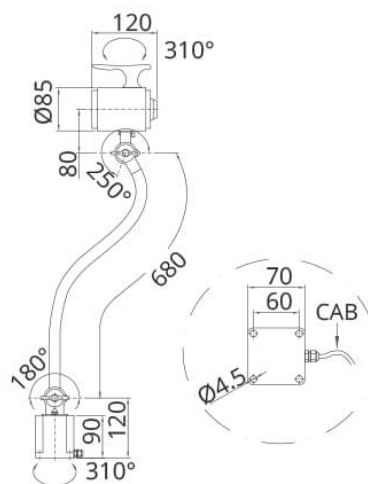

ILLI 24V LARGE

Cable without Plug

APPLICATIONS

LED lamps Nik Light - Led Security - with flexible arm and adjustable head, allow to rapidly and easily direct the luminous flux. They are equipped with powerful LED and are available with power supply 24V-AC/DC and 100÷240V-AC., 3W luminous efficiency and protection class IP 65

VOLTAGE:

24V-AC/DC with LED driver built-in the base and 2-pole cable

STANDARD:

30° LED Module

OPTIONAL ACCESSORIES:

neutral glass, clamps, angle plate and magnetic base

30° LED MODULE

WXLED

1Wx3

CABLE.MT

CV02-1,80

KG

2,70
