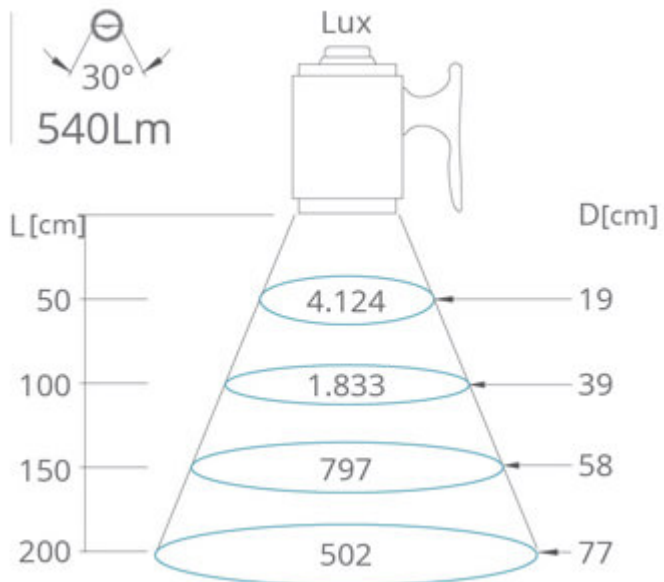

VOLTAGE:

24V-AC/DC with LED driver built-in the base and 2-pole cable

STANDARD:

30° LED Module

OPTIONAL ACCESSORIES:

neutral glass, clamps, angle plate and magnetic base

30° LED MODULE

WXLED